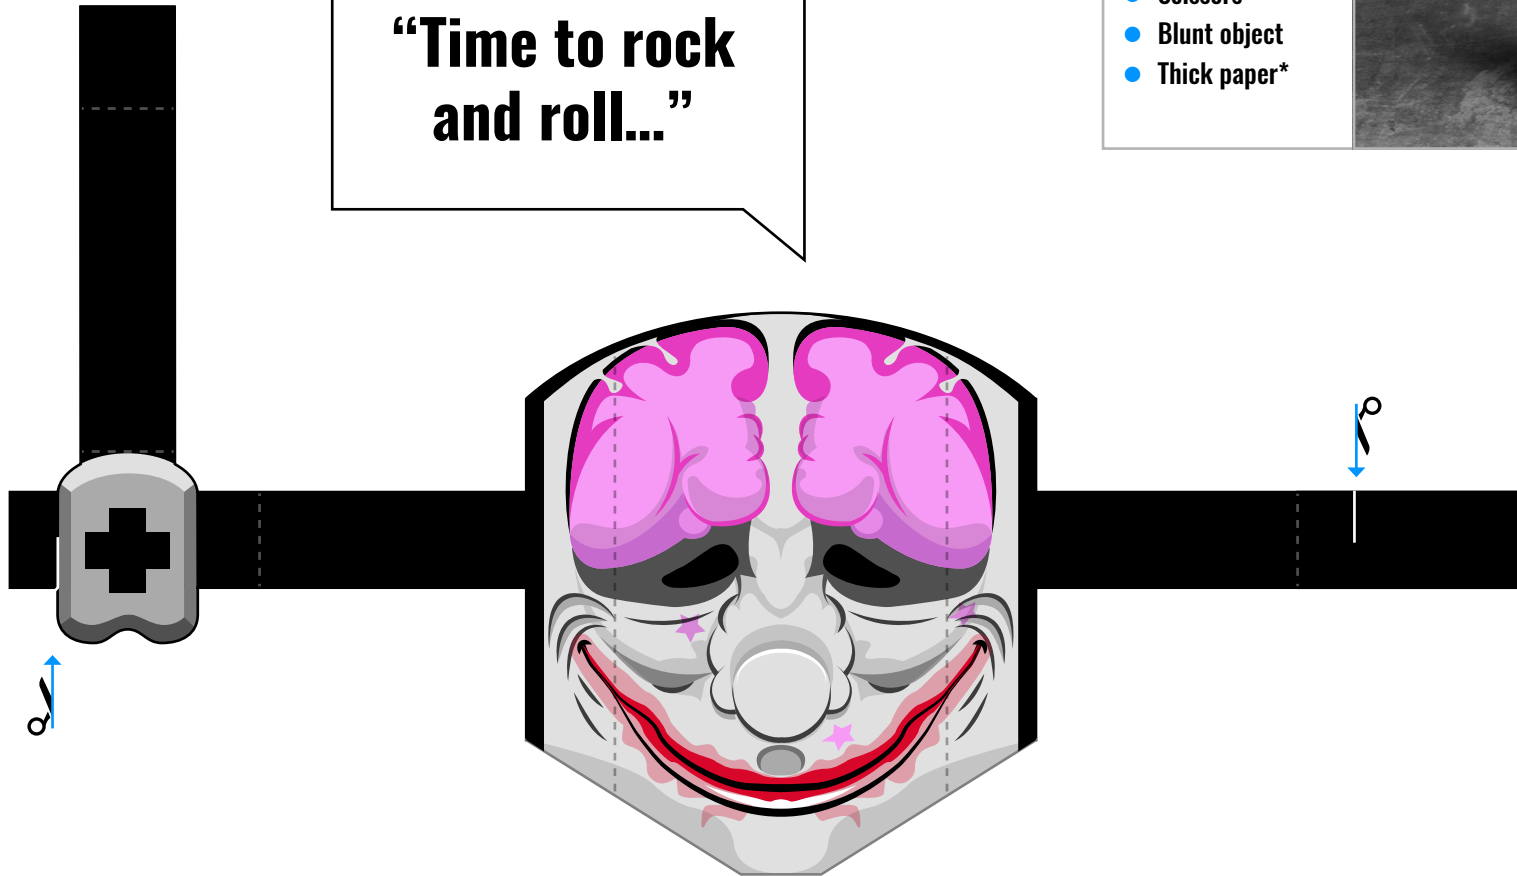

HOUSTON

PAPER CUT RISK LEVEL:

“Time to rock
and roll...”

KEY

- Fold
- Cut
- 👤 Attention
- ✂ Inner cut
- 🔪 Inner slice

TOOLS NEEDED

- Scissors
- Blunt object
- Thick paper*

* 120 - 200 gsm matte or semiglossy A4