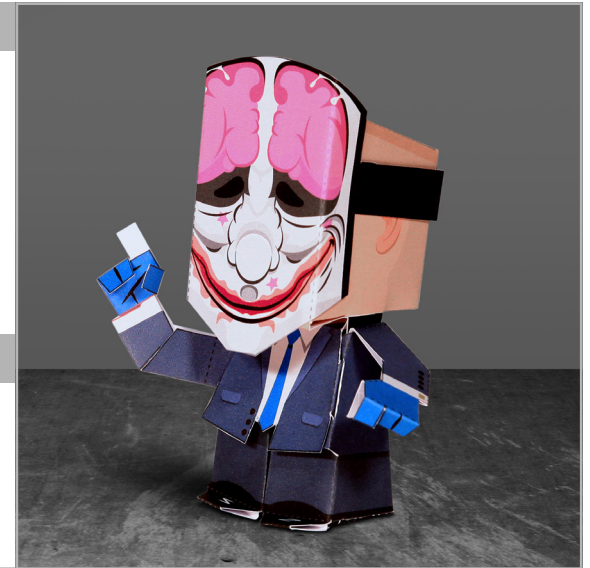

HOUSTON

PAPER CUT RISK LEVEL:

“Time to rock
and roll...”

KEY

- Fold
- Cut
- 👤 Attention
- ✂️ Inner cut
- 🔪 Inner slice

TOOLS NEEDED

- Scissors
- Blunt object
- Thick paper*

* 65 - 80 lb (cardstock/cover) matte or semiglossy letter