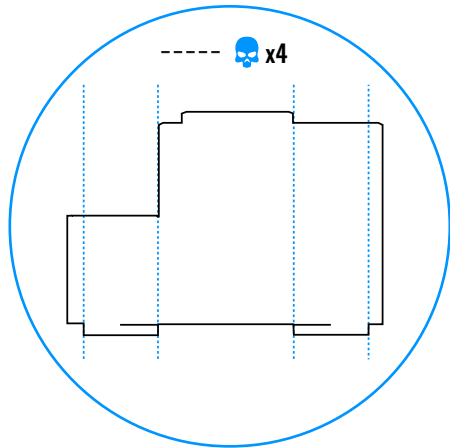

HEAT STREET

PAPER CUT RISK LEVEL:

“Stay off the streets”

KEY		TOOLS NEEDED
----	Fold	<ul style="list-style-type: none"> ● Scissors ● Blunt object ● Thick paper*
—	Cut	
👁️	Attention	
✂️	Inner cut	
🔪	Inner slice	

* 65 - 80 lb (cardstock/cover) matte or semiglossy letter