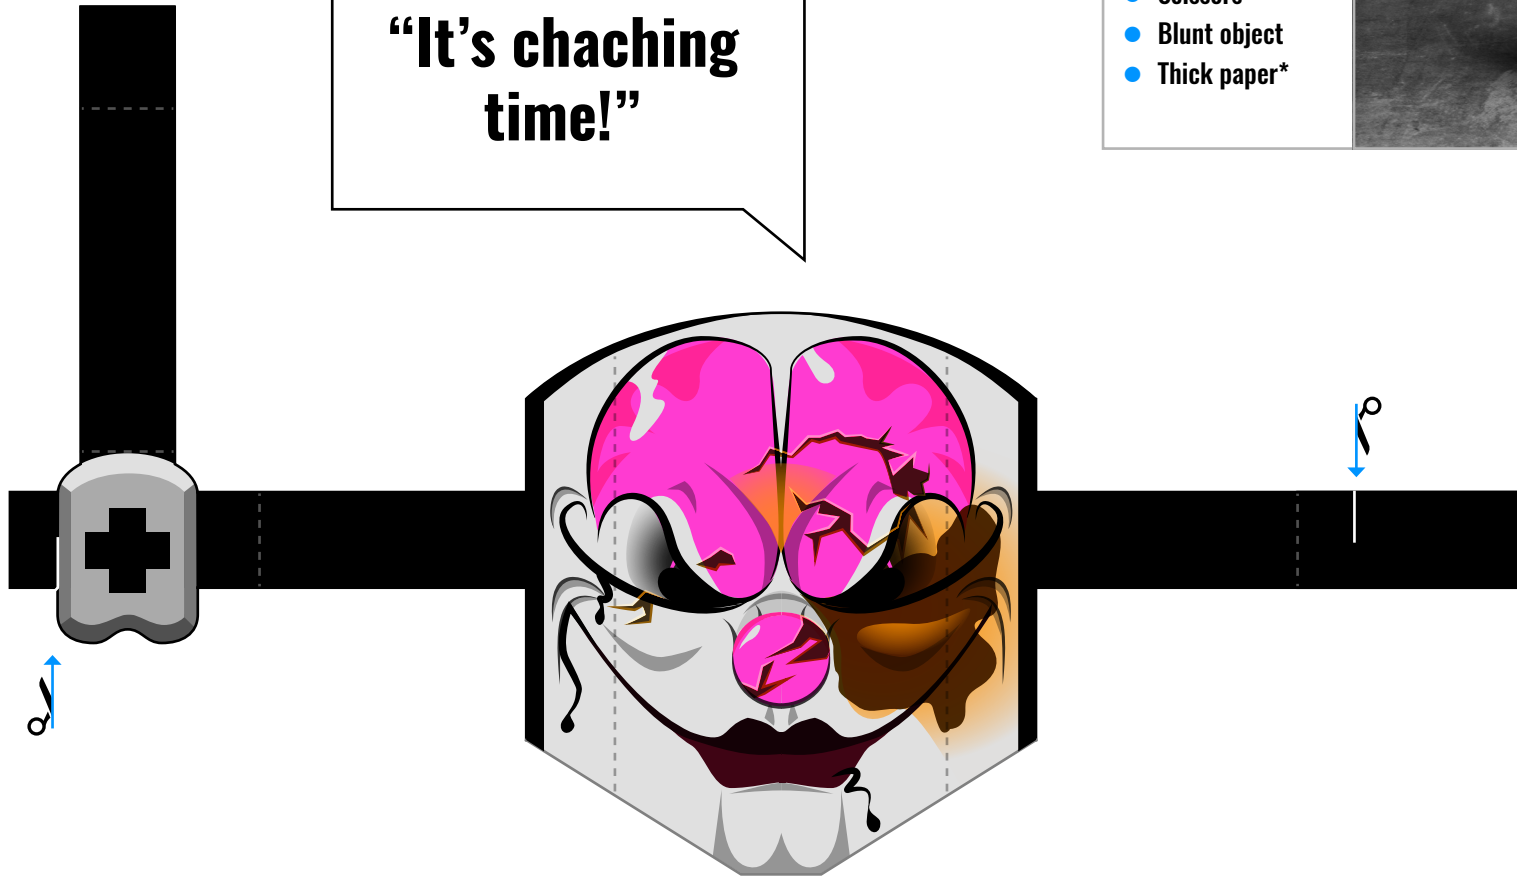

HOXTON

PAPER CUT RISK LEVEL:

**“It’s chaching
time!”**

KEY

- Fold
- Cut
- 👤 Attention
- ✂️ Inner cut
- 🔪 Inner slice

TOOLS NEEDED

- Scissors
- Blunt object
- Thick paper*

* 120 - 200 gsm matte or semiglossy A4