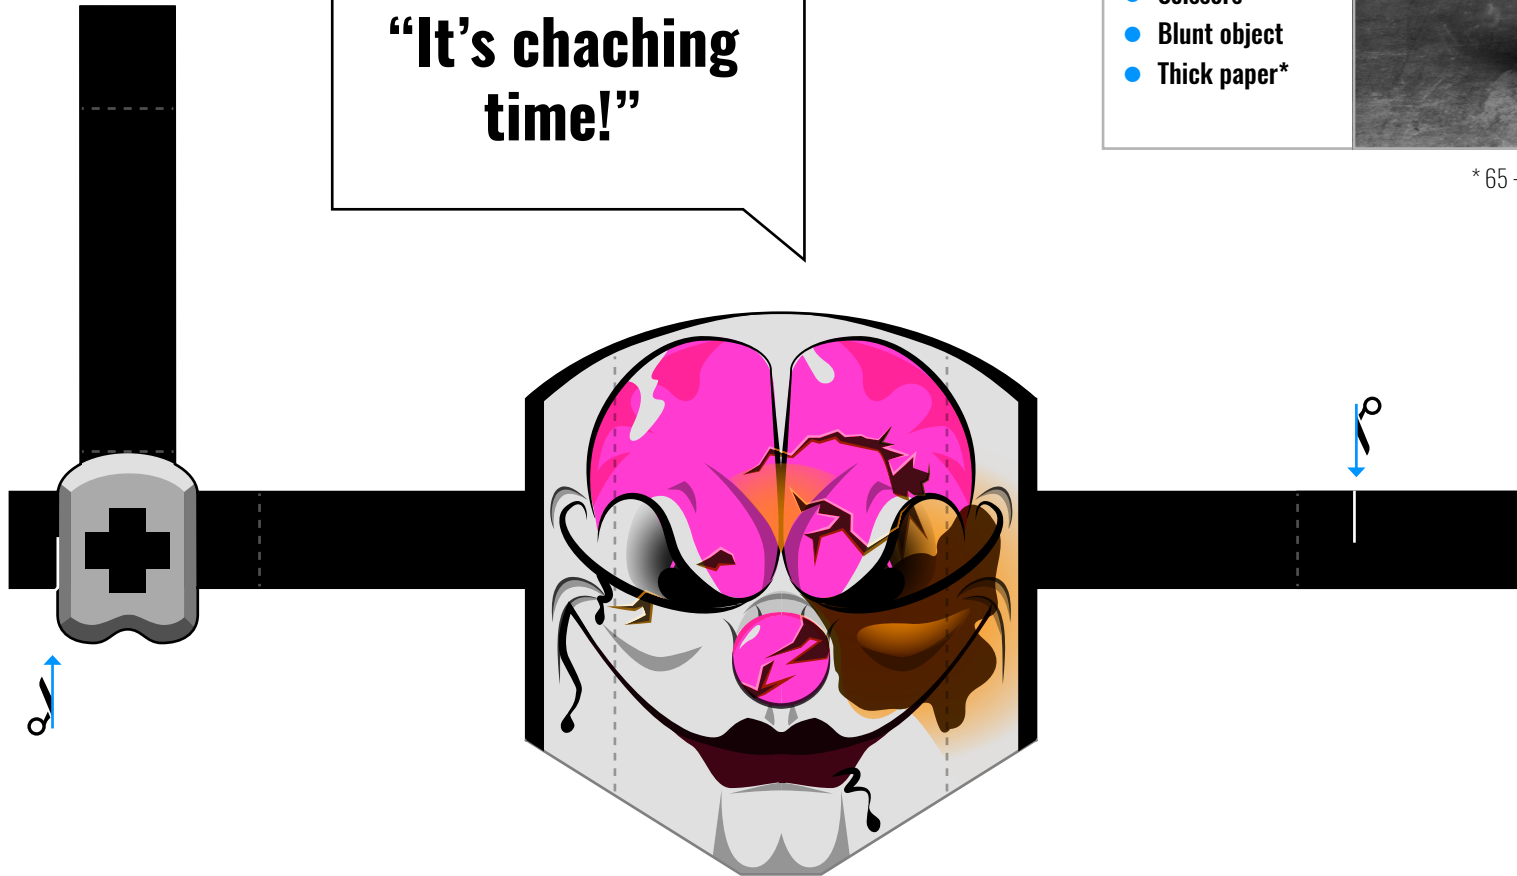

# HOXTON

PAPER CUT RISK LEVEL:

“It’s chaching time!”

## KEY

- Fold
- Cut
- 🦴 Attention
- ✂️ Inner cut
- 🔪 Inner slice

## TOOLS NEEDED

- Scissors
- Blunt object
- Thick paper\*

\* 65 - 80 lb (cardstock/cover) matte or semiglossy letter