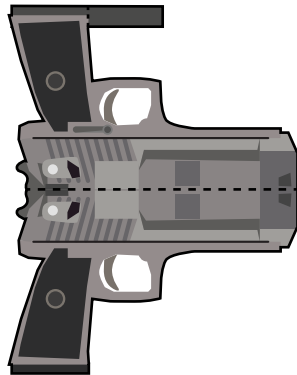

DEAGLE

PAPER CUT RISK LEVEL:

“Lock and Load”

KEY		TOOLS NEEDED
----	Fold	● Scissors
—	Cut	● Blunt object
👤	Attention	● Thick paper*
✂️➡️	Inner cut	
✂️	Inner slice	

* 120 – 200 gsm matte or semiglossy A4