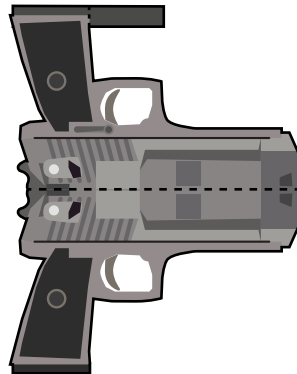

# DEAGLE

PAPER CUT RISK LEVEL:

**“Lock and Load”**

KEY		TOOLS NEEDED
-----	Fold	● Scissors
—	Cut	● Blunt object
	Attention	● Thick paper*
	Inner cut	
	Inner slice	

\* 65 - 80 lb (cardstock/cover) matte or semiglossy letter