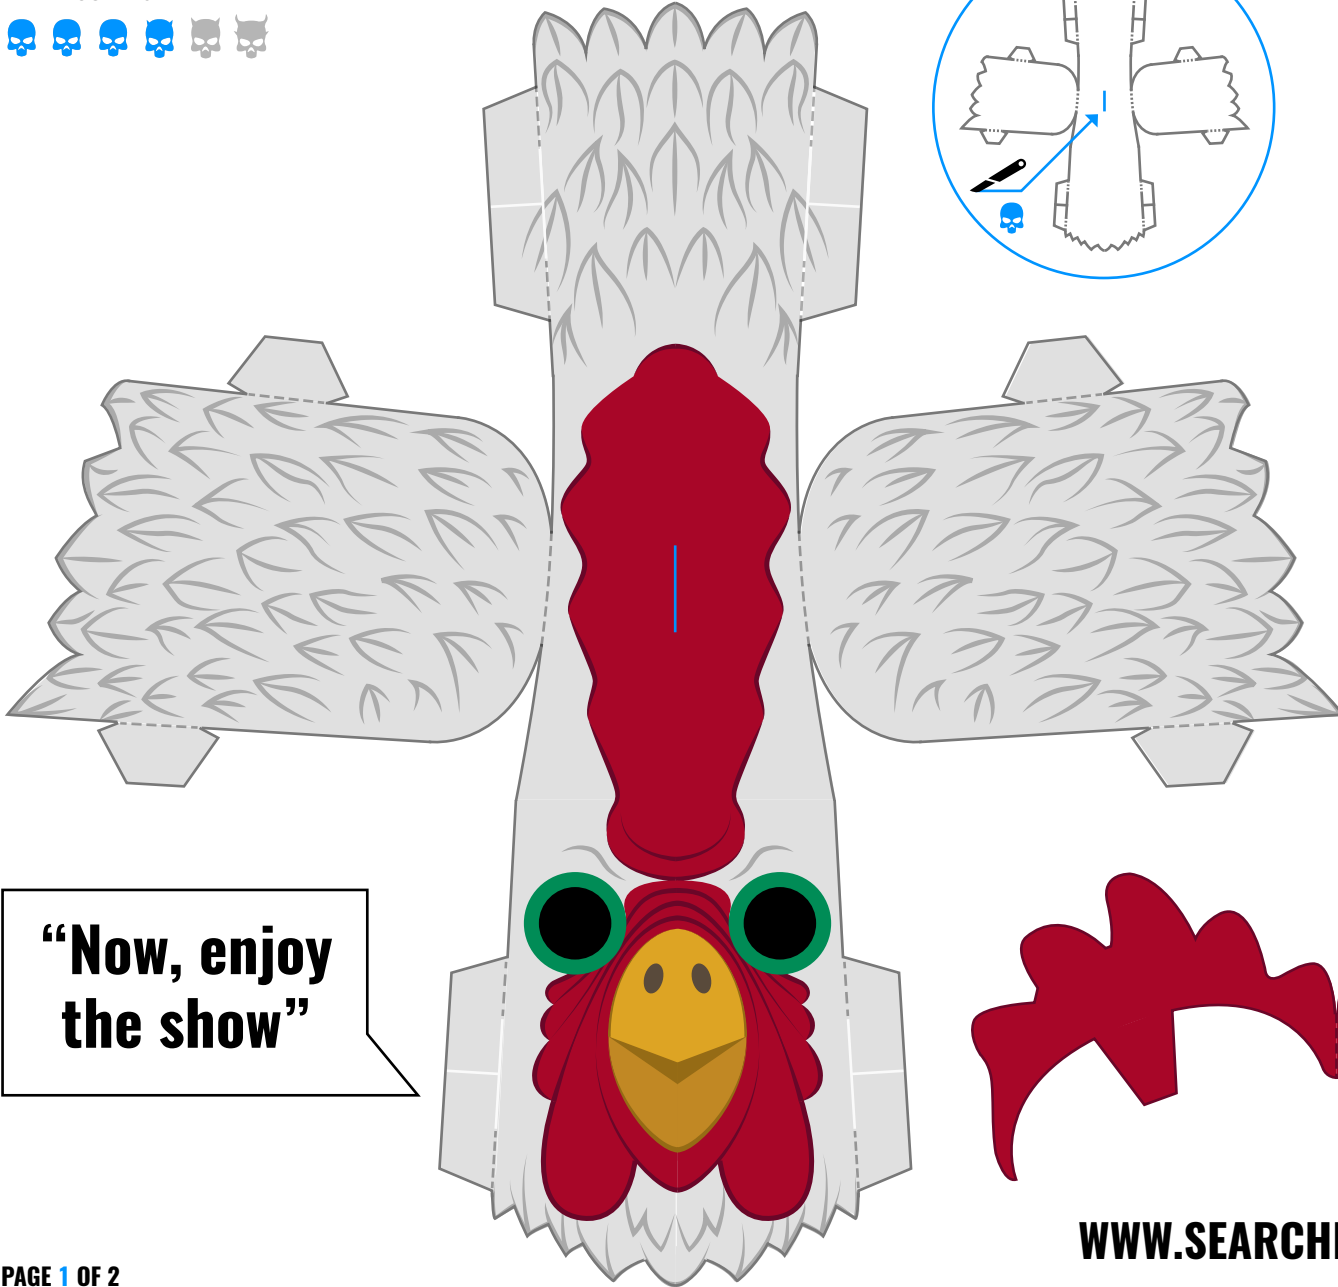

JACKET

PAPER CUT RISK LEVEL:

KEY		TOOLS NEEDED	
----	Fold	●	Scissors
—	Cut	●	Hobby knife
☠	Attention	●	Blunt object
✂	Inner cut	●	Thick paper*
✂	Inner slice		

* 65 - 80 lb (cardstock/cover) matte or semiglossy letter

“Now, enjoy the show”

WWW.SEARCHFORKENTO.COM