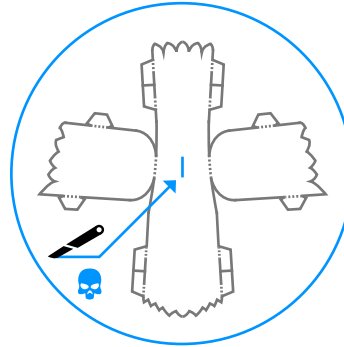

JACKET

PAPER CUT RISK LEVEL:

KEY		TOOLS NEEDED	
----	Fold	●	Scissors
—	Cut	●	Hobby knife
☠	Attention	●	Blunt object
✂	Inner cut	●	Thick paper*
✂	Inner slice		

* 65 - 80 lb (cardstock/cover) matte or semiglossy letter