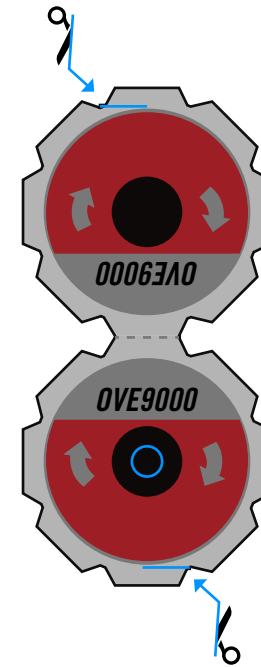

# OVE9000

PAPER CUT RISK LEVEL:

“Is that a fucking saw?”

## KEY

- Fold
- Cut
- 👤 Attention
- ✂ Inner cut
- 🔪 Inner slice

## TOOLS NEEDED

- Scissors
- Hobby knife
- Blunt object
- Thick paper\*

\* 65 - 80 lb (cardstock/cover) matte or semiglossy letter