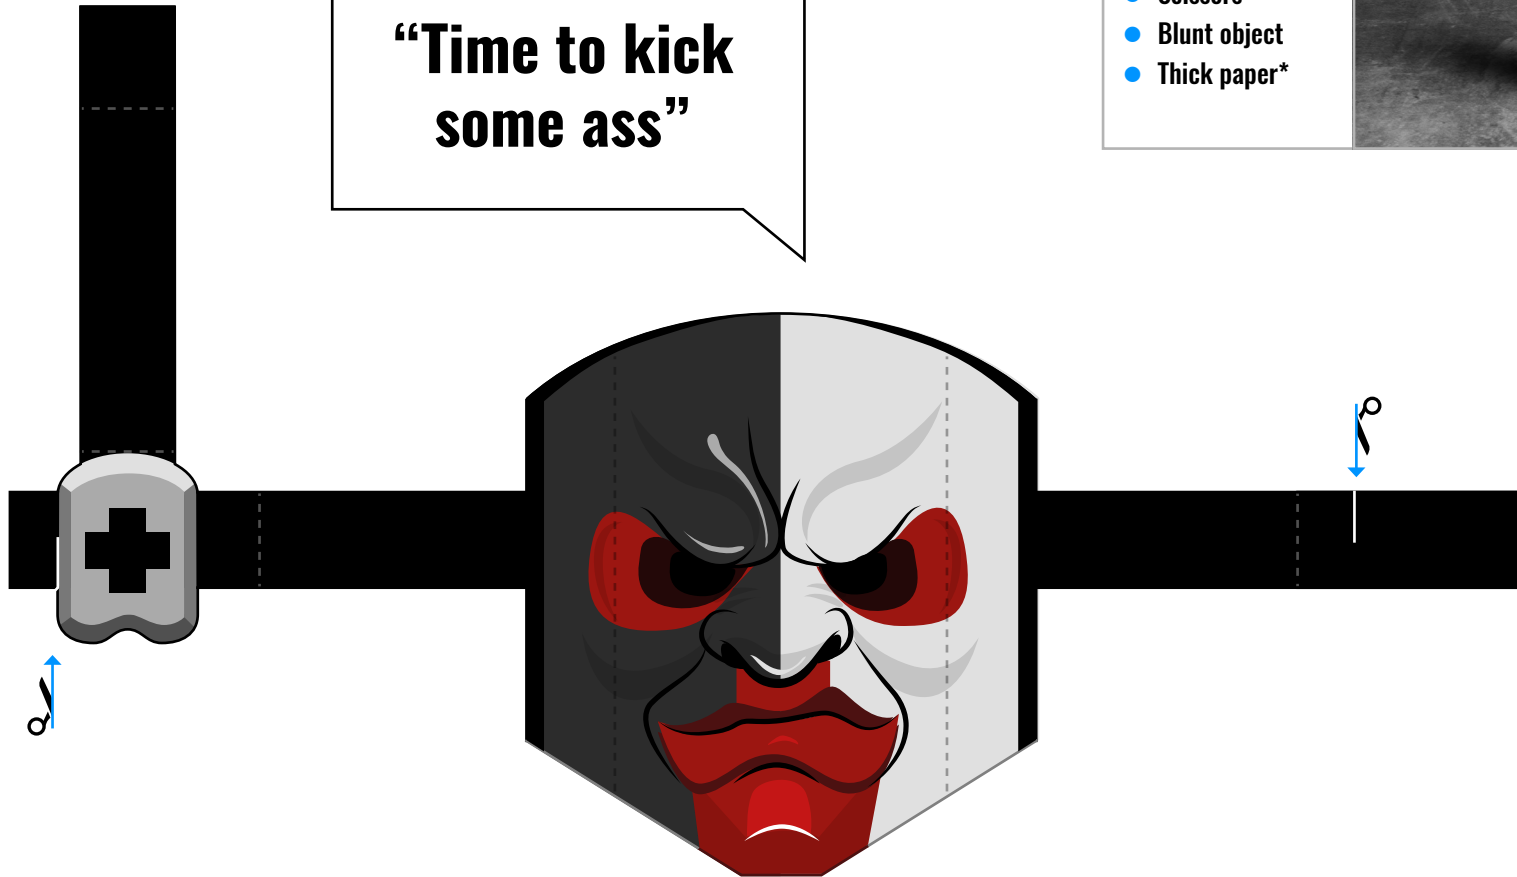

SCARFACE

PAPER CUT RISK LEVEL:

“Time to kick
some ass”

KEY

- Fold
- Cut
- 👤 Attention
- ✂️ Inner cut
- 🔪 Inner slice

TOOLS NEEDED

- Scissors
- Blunt object
- Thick paper*

* 120 - 200 gsm matte or semiglossy A4