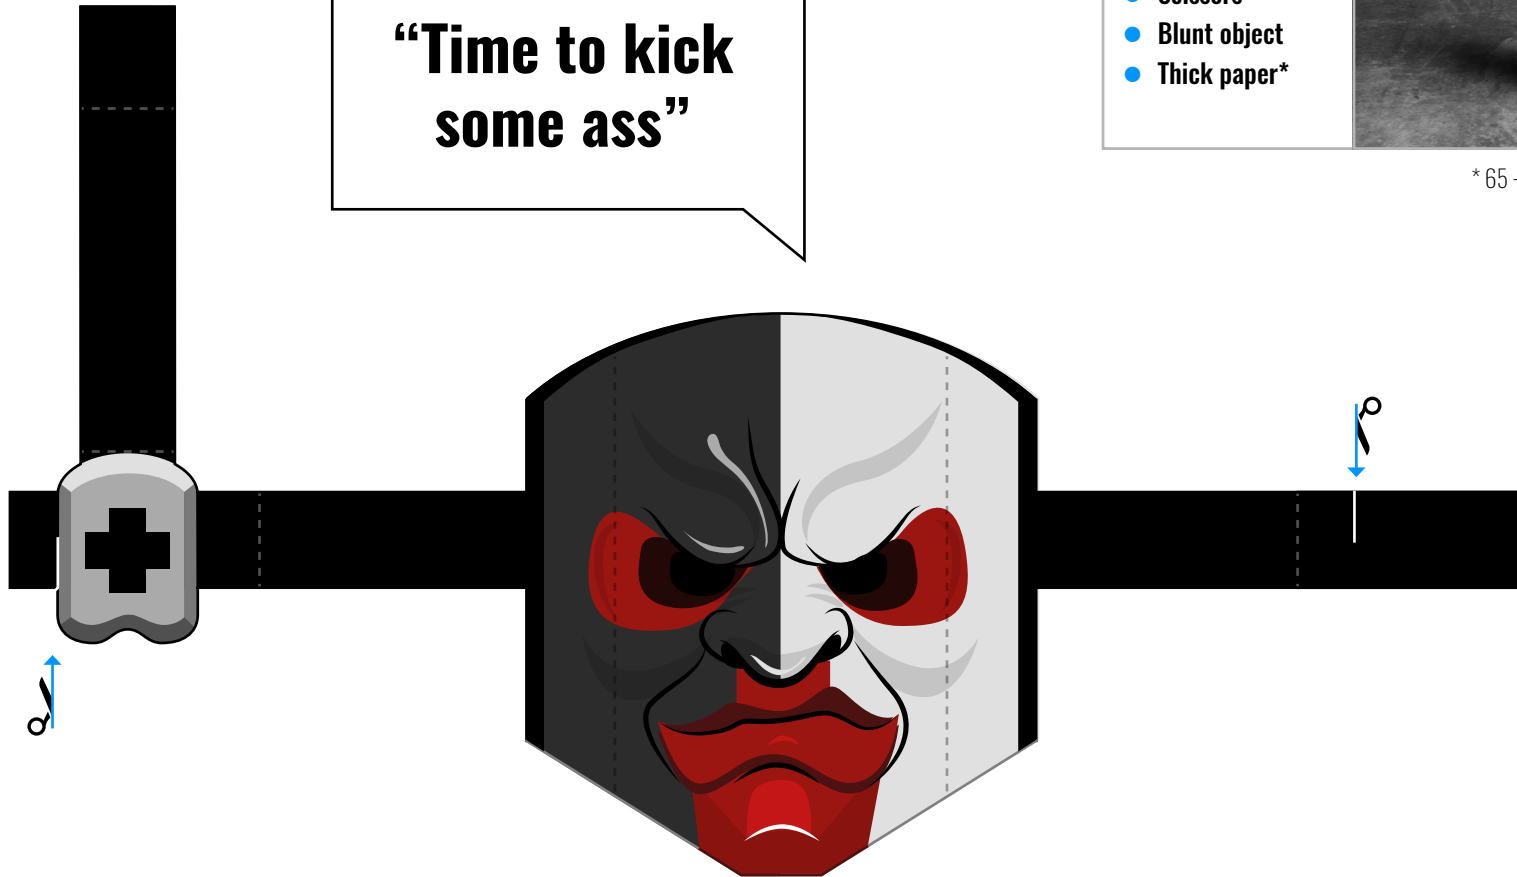

SCARFACE

PAPER CUT RISK LEVEL:

“Time to kick
some ass”

KEY

- Fold
- Cut
- 👤 Attention
- ✂️ Inner cut
- 🔪 Inner slice

TOOLS NEEDED

- Scissors
- Blunt object
- Thick paper*

* 65 - 80 lb (cardstock/cover) matte or semiglossy letter