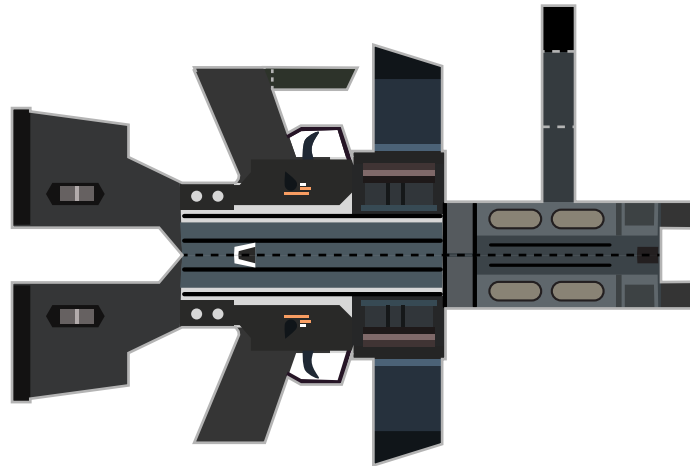

BRENNER

PAPER CUT RISK LEVEL:

“The King of LMGs”

KEY	TOOLS NEEDED
----- Fold	● Scissors
——— Cut	● Blunt object
👤 Attention	● Thick paper*
✂ Inner cut	
🔪 Inner slice	

* 120 – 200 gsm matte or semiglossy A4