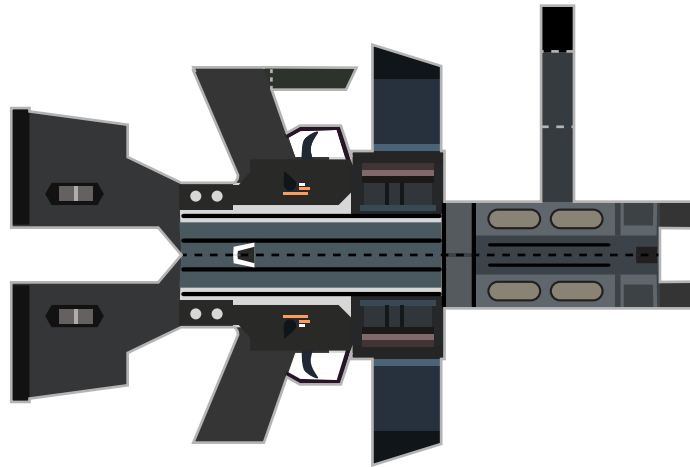

BRENNER

PAPER CUT RISK LEVEL:

“The King of LMGs”

KEY	TOOLS NEEDED
----- Fold	● Scissors
— Cut	● Blunt object
🦠 Attention	● Thick paper*
✂ Inner cut	
🔪 Inner slice	

* 65 - 80 lb (cardstock/cover) matte or semiglossy letter