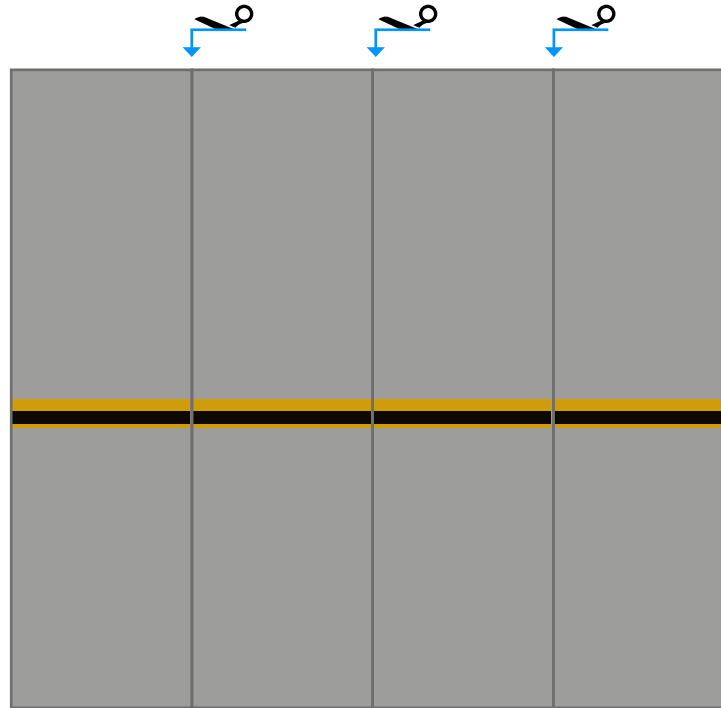

THERMAL DRILL

PAPER CUT RISK LEVEL:

KEY		TOOLS NEEDED	
-----	Fold	● Scissors	
—	Cut	● Hobby knife	
☠	Attention	● Blunt object	
✂	Inner cut	● Thick paper*	
✂	Inner slice		

* 65 - 80 lb (cardstock/cover) matte or semiglossy letter