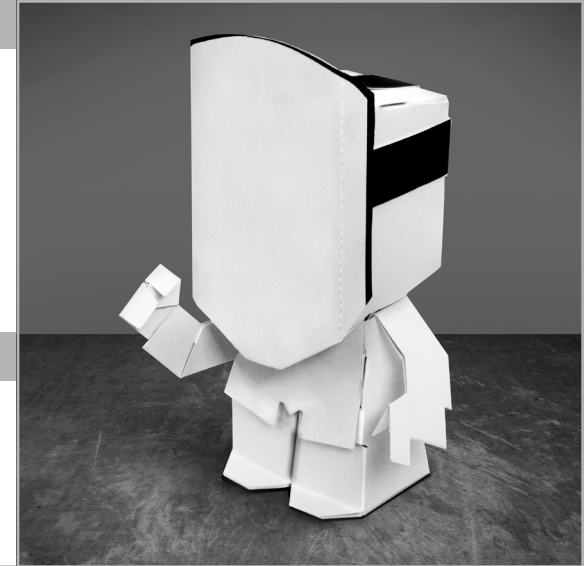

#MYHEISTER

PAPER CUT RISK LEVEL:

“I’m _____,
the new Heister”

KEY

- Fold
- Cut
- 👤 Attention
- ✂️ Inner cut
- 🔪 Inner slice

TOOLS NEEDED

- Scissors
- Blunt object
- Thick paper*

* 120 - 200 gsm matte or semiglossy A4