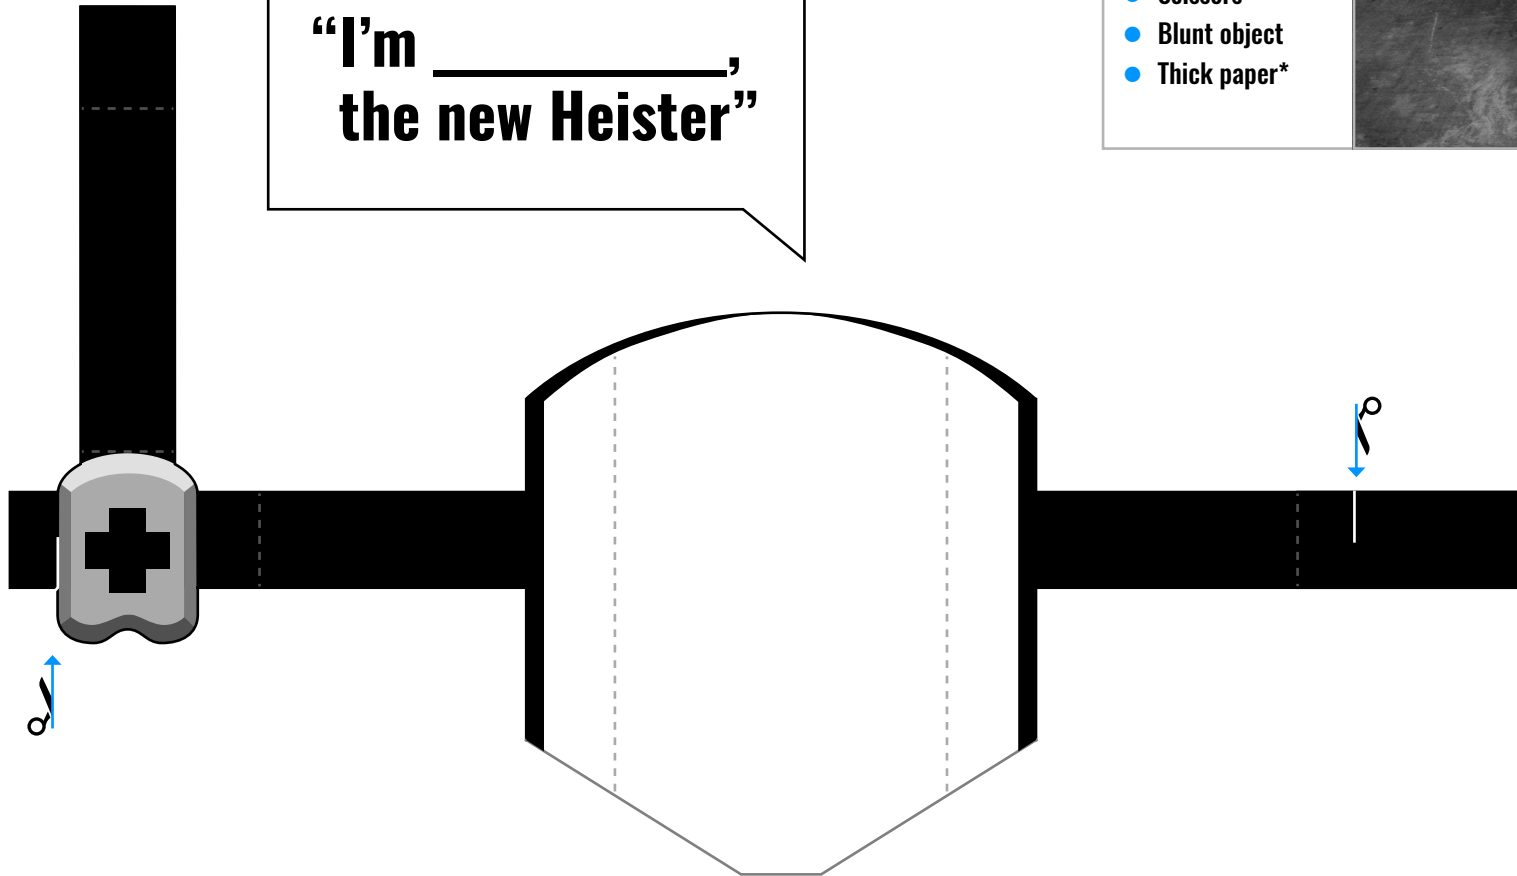

#MYHEISTER

PAPER CUT RISK LEVEL:

“I’m _____,
the new Heister”

KEY

- Fold
- Cut
- 👤 Attention
- ✂️ Inner cut
- 🔪 Inner slice

TOOLS NEEDED

- Scissors
- Blunt object
- Thick paper*

* 120 - 200 gsm matte or semiglossy A4