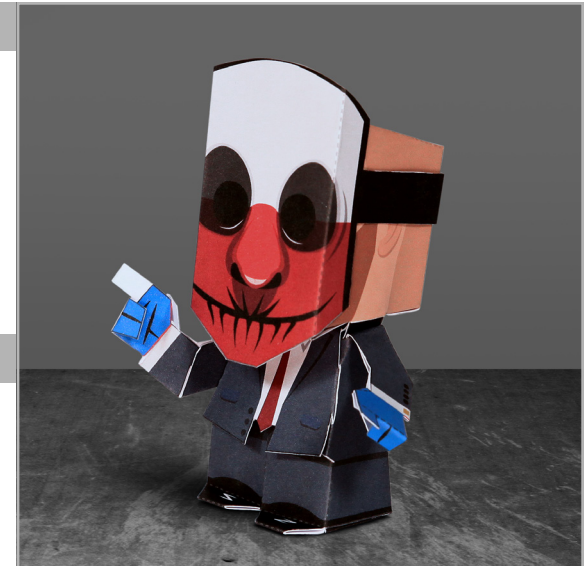

WOLF

PAPER CUT RISK LEVEL:

“Alright, let’s
get rich”

KEY

- Fold
- Cut
- 🦴 Attention
- ✂️ Inner cut
- 🔪 Inner slice

TOOLS NEEDED

- Scissors
- Blunt object
- Thick paper*

* 120 - 200 gsm matte or semiglossy A4