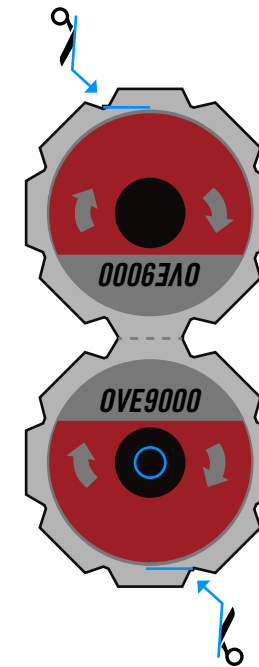

# OVE9000

PAPER CUT RISK LEVEL:

“Is that a fucking saw?”

## KEY

- Fold
- Cut
- 👤 Attention
- ✂ Inner cut
- 🔪 Inner slice

## TOOLS NEEDED

- Scissors
- Hobby knife
- Blunt object
- Thick paper\*

\* 120 - 200 gsm matte or semiglossy A4