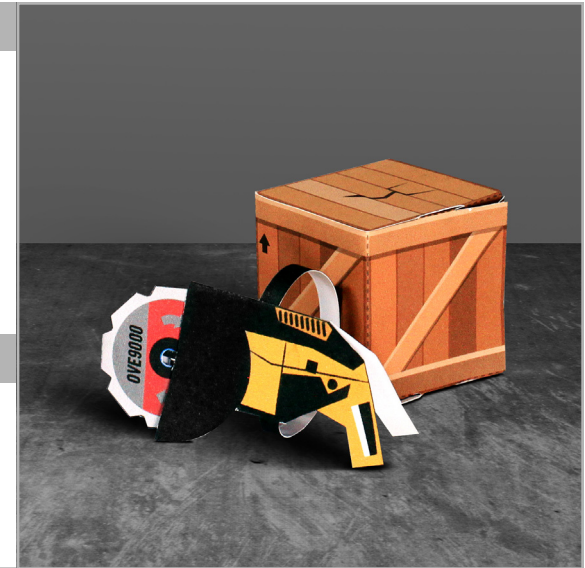

TOOLS NEEDED

- Scissors
- Hobby knife
- Blunt object
- Thick paper*

* 120 - 200 gsm matte or semiglossy A4