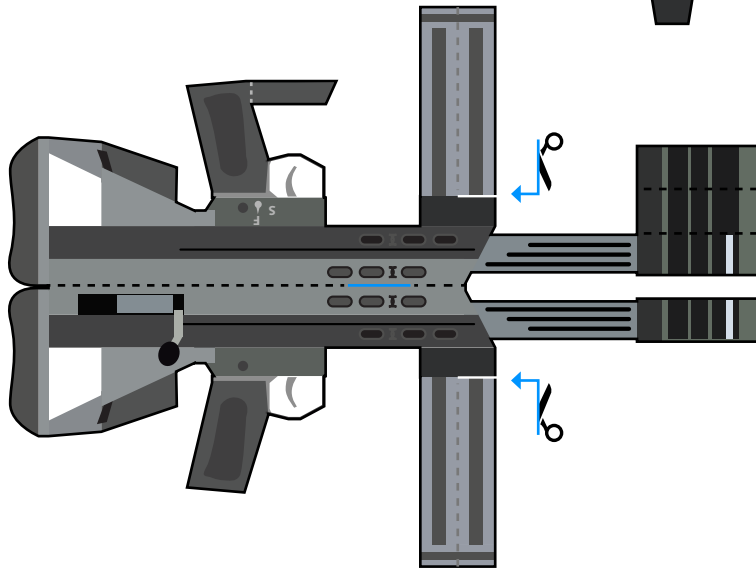

THANATOS

PAPER CUT RISK LEVEL:

“Dodge this”

KEY		TOOLS NEEDED
---	Fold	● Scissors
—	Cut	● Hobby knife
☠	Attention	● Blunt object
✂	Inner cut	● Thick paper*
🔪	Inner slice	

* 65 - 80 lb (cardstock/cover) matte or semiglossy letter