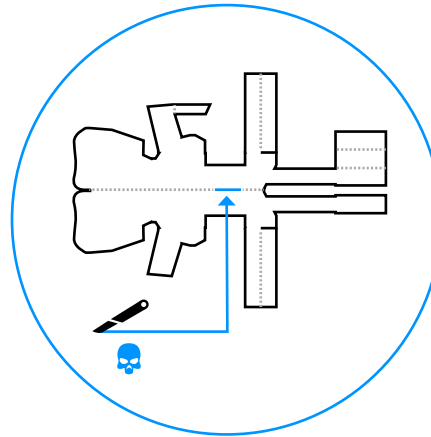

THANATOS

PAPER CUT RISK LEVEL:

“Dodge this”

KEY		TOOLS NEEDED
---	Fold	● Scissors
—	Cut	● Hobby knife
☠	Attention	● Blunt object
✂	Inner cut	● Thick paper*
🔪	Inner slice	

* 65 - 80 lb (cardstock/cover) matte or semiglossy letter